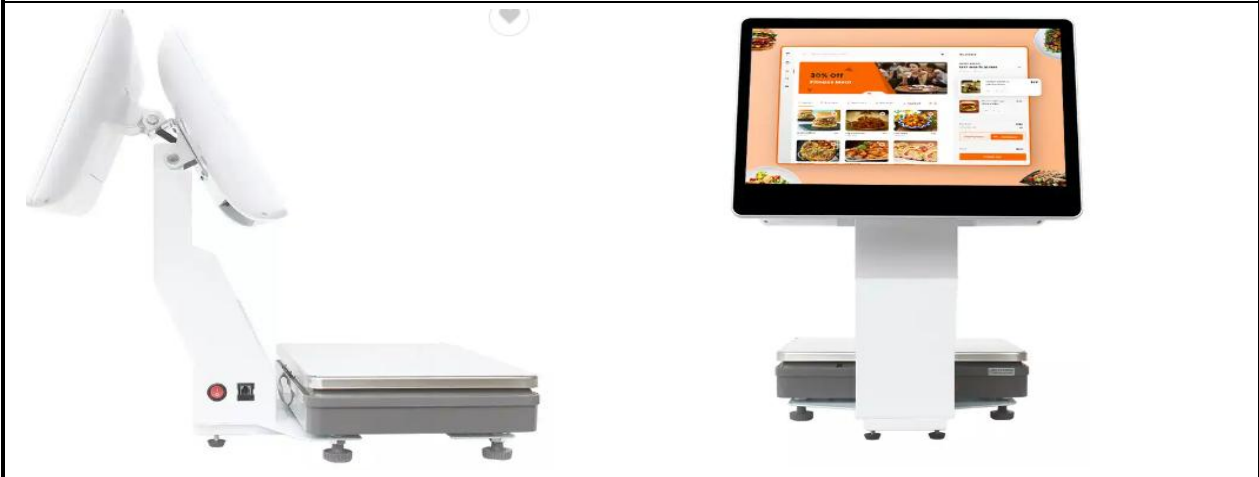

15.6 Dual Screen POS Machine (MWP1510)

Specification

CPU

CPU	Intel Celeron J1800 Dual Core CPU(2.41 GHz)(J1900 /I3/I5 Optional)
Memory	2G/4G/8G
Hard Disk	32G/64G/128SSD
Ethernet	10/100M Self-adaption

LCD Screen

Display Screen	15.6 Inch LED Screen
	Resolution Ratio:1366x768 (Option : 1920x1080)
Touch Screen	Capactive touch
Customer Display	15.6 "touch screen / LED 8 Eng / VFD 2*20 /

I/O Interface

Serial	1
Parallel	1
USB	4
PS/2	1
VGA	1
Lan	1
Power Supply	Notebook Power Supply(12V5A)
OS	Window10,Liunx Optional
Color	IBM Gray
Weight	9.8kg(Net)/11.4kg(Gross)
Warranty	18 months
Packing Size	450*375*465mm