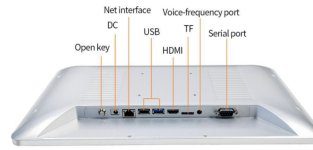

10.1/13.3/15.6" Optical Touch Screen Android AIO PC (MO1001/1330/1560-F)

System	CPU	1. RK3288 Quad core Mali-T764 2. RK3568 Quad core Cortex-A55 3. RK3399 Six core Dual core Cortex-A72+Quad core Cortex-A53 4. RK3576 Eight core Quad-core Cortex-A72 + Quad-core Cortex-A53
	RAM	2GB / 4GB
	Internal memory	32GB
	Operation system	Android 10 (RK3288) / Android 11 (RK3568) / Android 11 (RK3399) / Android 14 (RK3576)
Display	Screen	10.1/13.3/15.6" LCD IPS panel
	Resolution	1280x800 / 1920x1080 @60Hz
	Brightness	350cd /m2 (1000cd /m2 option)
	Contrast	1000:1
	dot pitch	0.297×0.297
	Viewing angles	178°/178°
	Color	16.7M
	Aspect Ratio	16:9
Network	WiFi	2.4G/5G Dual WIFI
	Ethernet	10M/100M/1000M
	Bluetooth	Bluetooth 4.2
Interface	Power	DC power input
	USB	USB Host 3.0 *2
	RJ45	Ethernet port
	HDMI	HDMI Port
	Serial port	DB9 Serial port
	Open key	Power switch
	Card slot	TF mount
Multi-Media	Audio	Voice-frequency port
	Video	MPEG-1,MPEG-2,MPEG-4,H.263,H.264,VC1,RV etc.,support up to 4K
	Picture	JPEG, JPG
Other functions	Power consumption	36W
	Speakers	Built-in 2×2W speakers
	Camera(Optional)	2.0MP/5.0MP , Front Camera
	VESA	75*75 or 100*100 mm
	Micphone	Built-in MIC
	OSD language	Multi OSD language
	Color	White / Black
Accessories	Adapter	Adapter, 12V/3A
	User manual	One